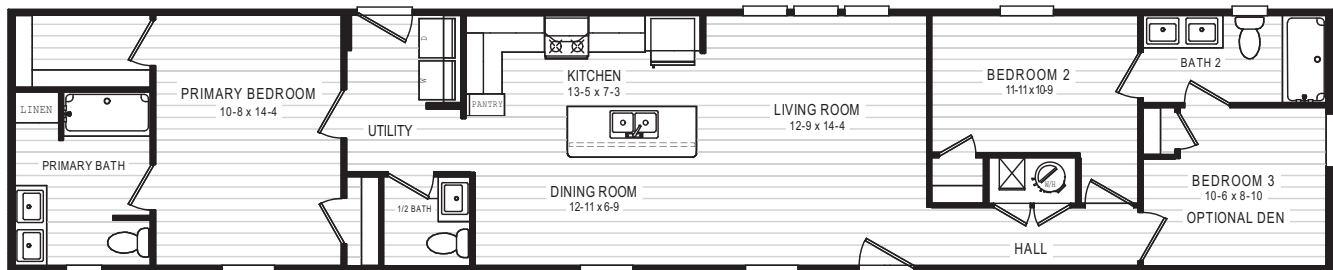

HIGH ROCK

Yadkin 7010

3 beds / 2.5 baths / 1,140 sq. ft. / 16x76

CERAMIC SHOWER OPT.

LIVING ROOM PATIO DOOR OPTION

- Upgraded Insulation Throughout
- 30-yr Architectural Shingles
- 1/2" Drywall Throughout
- 42" Duracraft® Kitchen Cabinets
- ENERGY STAR® Appliances
- Recessed LED Lights Throughout