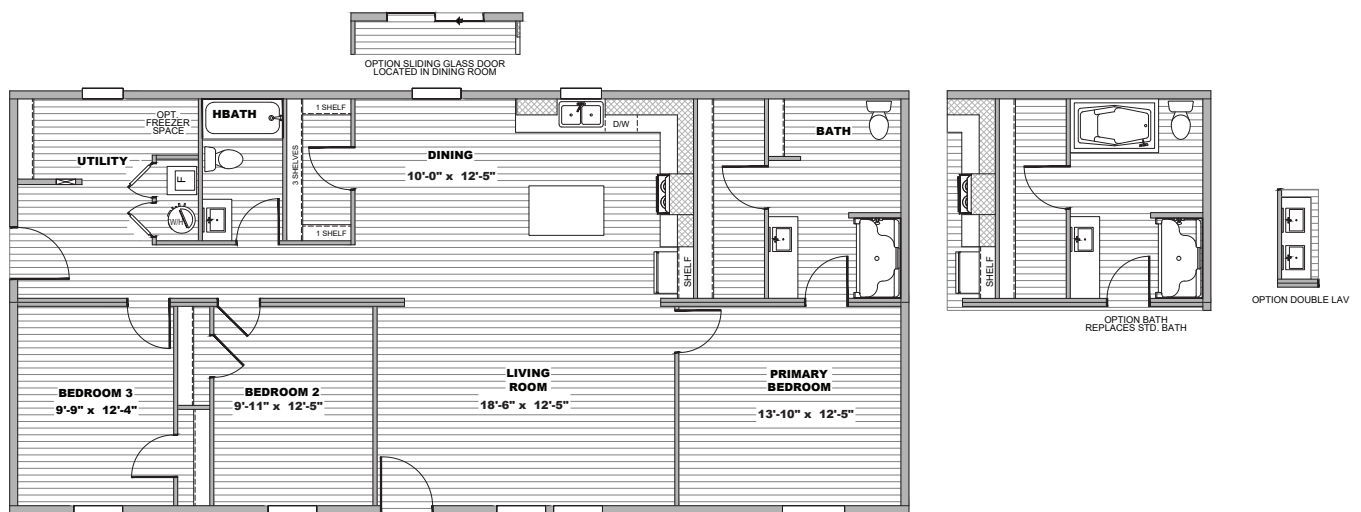

Clayton

HORIZON

Built to keep life moving forward.

Element

HZR28563AH / 3 beds / 2 baths / 1,475 sq. ft. / 28x56

CLAYTON RETAIL PARTNER EXCLUSIVE

The home series, floor plans, photos, renderings, specifications, features, pricing, materials and availability shown will vary by retailer and state, and are subject to change without notice.