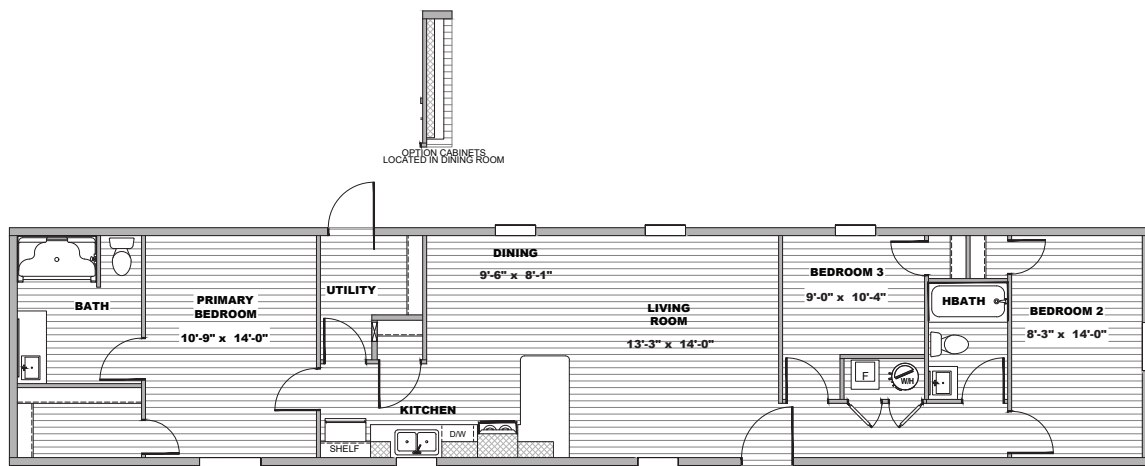

Clayton

HORIZON

Built to keep life moving forward.

Oasis

HZR16723AH / 3 beds / 2 baths / 1,080 sq. ft. / 16x72

CLAYTON RETAIL PARTNER EXCLUSIVE

The home series, floor plans, photos, renderings, specifications, features, pricing, materials and availability shown will vary by retailer and state, and are subject to change without notice.